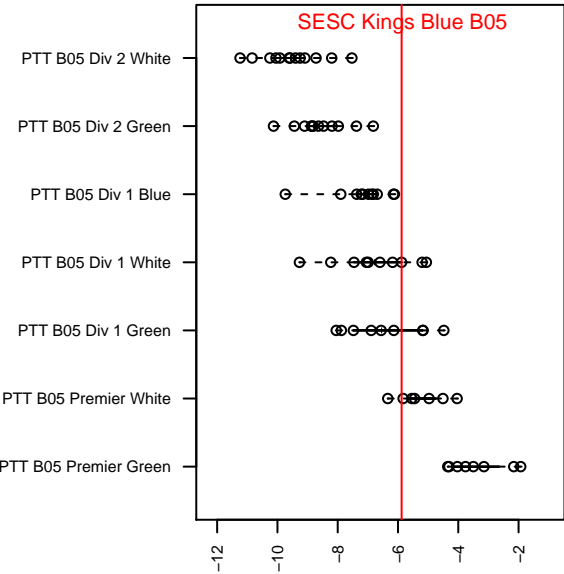

**attack and defense rating
relative to others at age
and all opponents in last 13 months**