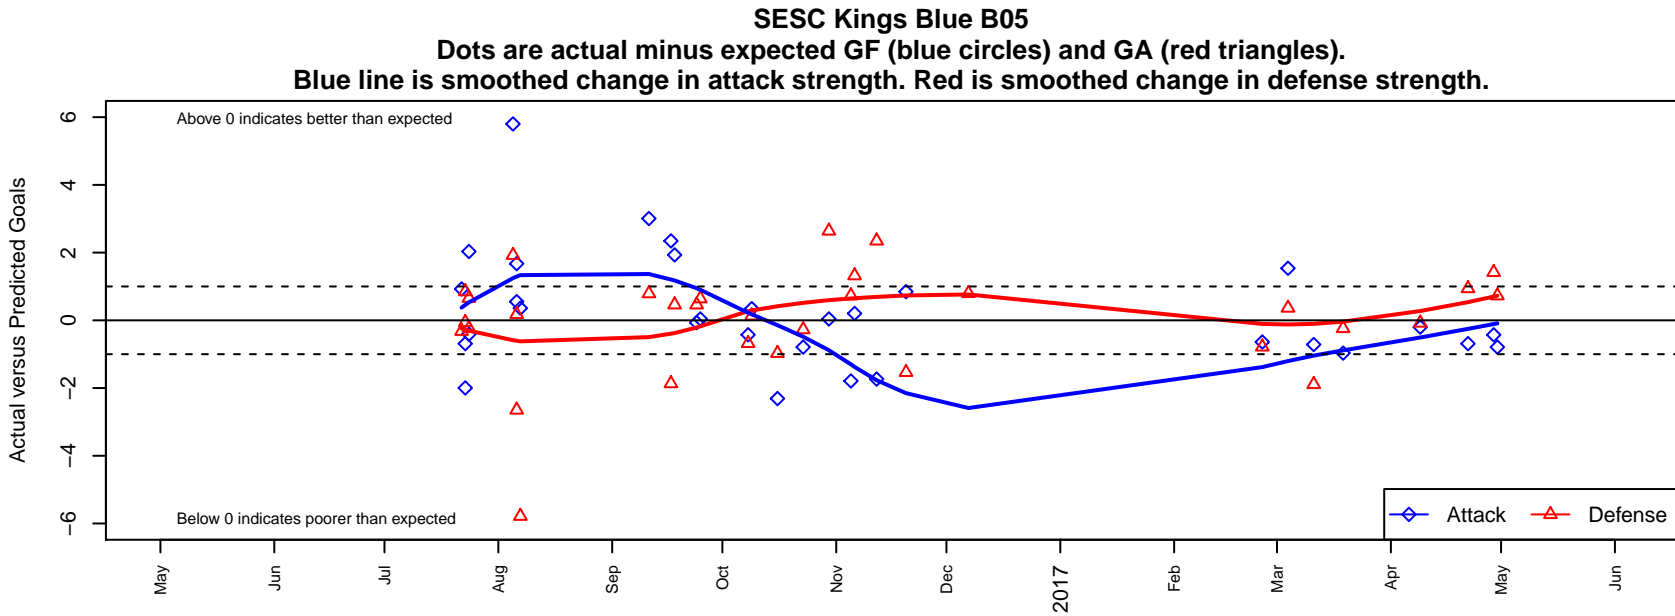

**attack and defense variance (black dot)
relative to other teams
and top 10 in region**

**attack and defense rating
relative to others at age
and all opponents in last 13 months**

SESC Kings Blue B05

Southeast SC
Portland, OR
B05 total strength=702
attack=1.02 defense=0.5
fall league = PTT B05 Div 1 White
spr league = Spr OYS B05 Div 1 Green

alt names used:
Southeast Kings Blue BU12
SESC KINGS BLUE (OR)
Southeast SC 05B Kings blue
Southeast SC 05B Kings blue
Southeast SC 05B Kings blue

Venues played:
2016 Oswego Nike Cup Silver U12
2016 Mt Hood Challenge U12 Silver
2016 PTT B05 Division 1 White
2016 OYS Presidents Cup B05
2016 Spr OYS B05 Division 1 Green